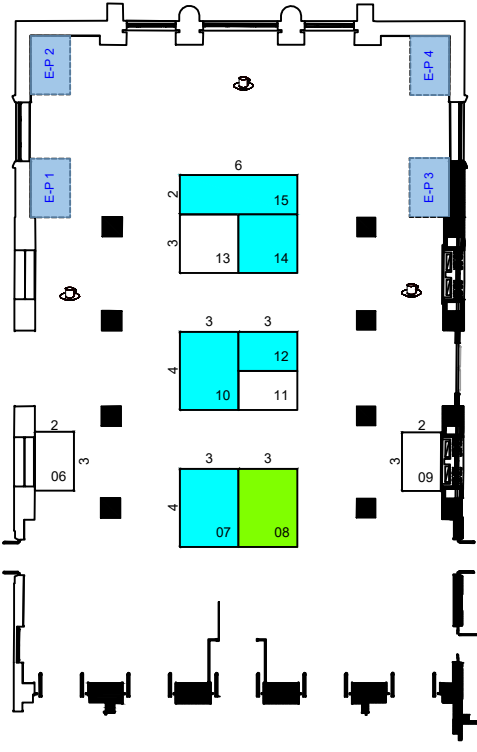

IFSOEC 2025 - Venice

Palazzo del Casino - Level 1&3

LEVEL 1

ENTRANCE

LEVEL 3

ENTRANCE

AVAILABLE BOOTHS

RESERVED BOOTHS